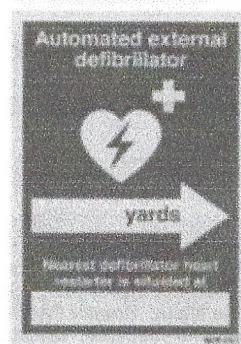

When the evenings get darker can your community find your Defibrillator?

We offer a range of 24 hour Glow in the Dark signs including location signs, projection signs and direction signs so you can ensure that your defibrillator is always easily located day or night.

Prices start from just £14.95.

We want to help make sure your community is safe.

**Let us help your community. Speak with one of our
friendly team today on 0845 862 9500**

**Let us help your community.
Speak with our team today on
0845 862 9500**

[I WOULD LIKE MORE INFORMATION >](#)

[LEARN MORE ONLINE >](#)