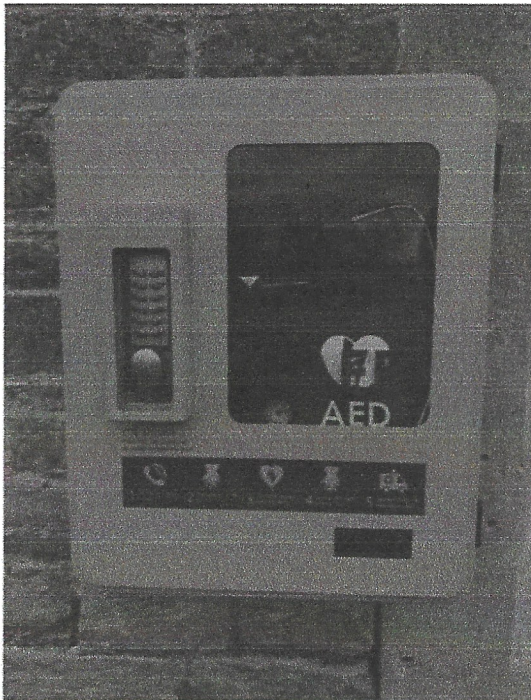

When the evenings get darker can your community find your Defibrillator?

We offer a range of 24 hour Glow in the Dark signs including location signs, projection signs and direction signs so you can ensure that your defibrillator is always easily located day or night.

Prices start from just £14.95.

We want to help make sure your community is safe.

**Let us help your community. Speak with one of our
friendly team today on 0845 862 9500**

**Let us help your community.
Speak with our team today on
0845 862 9500**

[I WOULD LIKE MORE INFORMATION >](#)

[LEARN MORE ONLINE >](#)